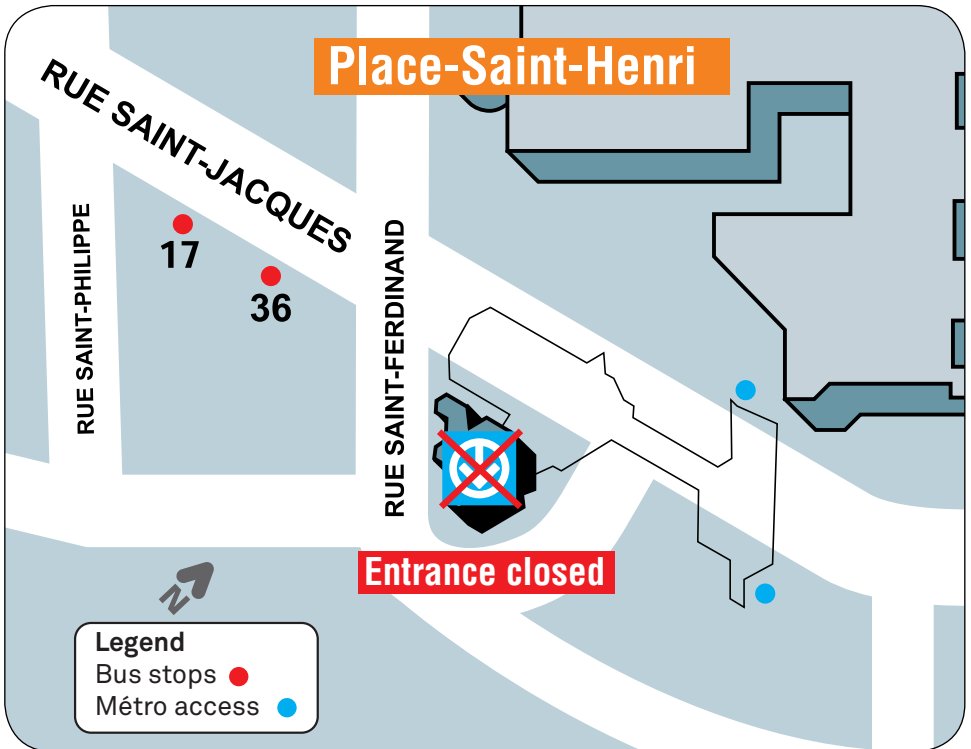

TRANSIT NOTICE

PLACE- SAINT-HENRI STATION

Closure of the main entrance from June 7 to August 30

Stops for lines 17 and 36 moved to the corner of Saint-Jacques and Saint-Ferdinand.