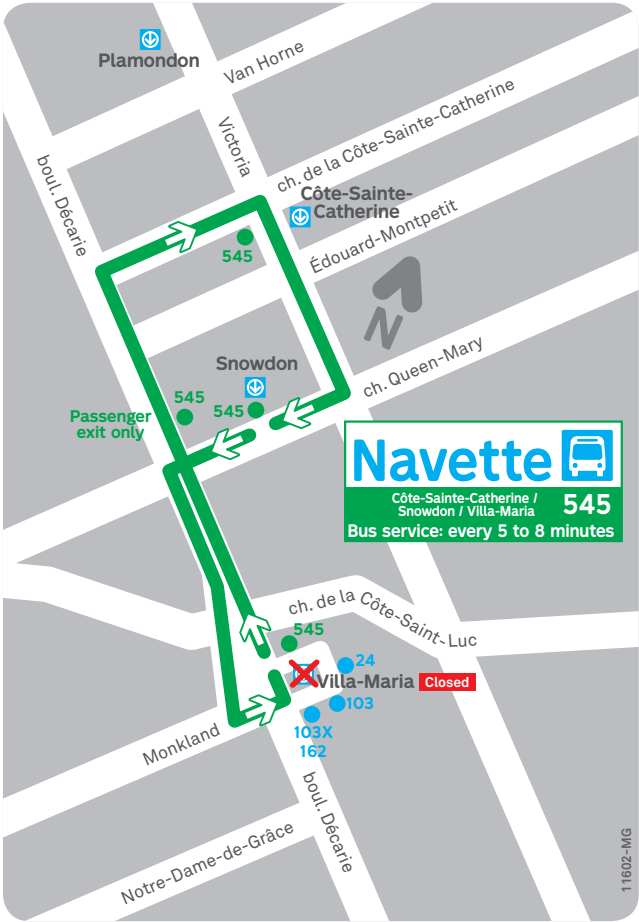

TRANSIT NOTICE

VILLA-MARIA STATION

Villa-Maria metro station closed from June 6 to September 5.

545 shuttle service between Côte-Sainte-Catherine, Snowdon and Villa-Maria stations.

WWW.STM.INFO | [SMS: 52786](sms:52786) | M.STM.INFO | 514 AUTOBUS